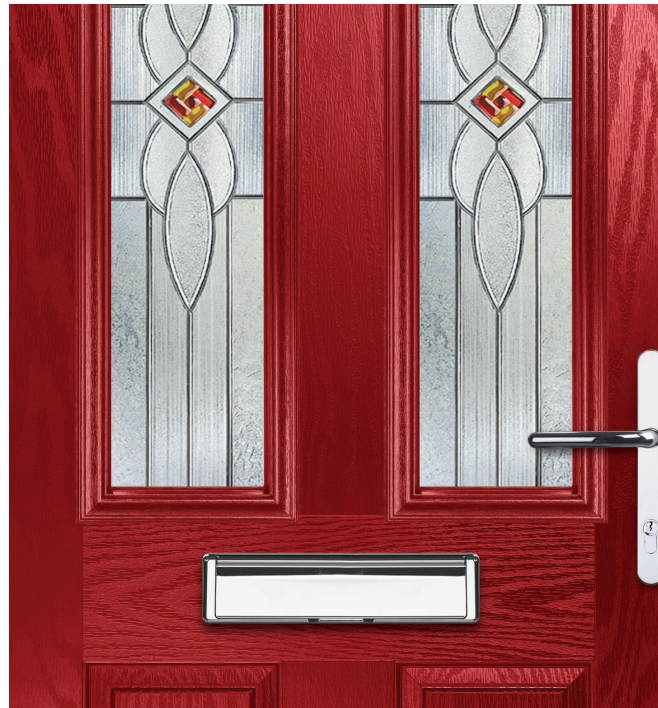

Composite Doors

A composite front door combines the traditional appearance of a timber door with the thermal performance and optimum style of a modern solution – offering up to six times the insulation of a timber door.

We work with carefully selected suppliers to bring you composite doors, which are secure and stylish.