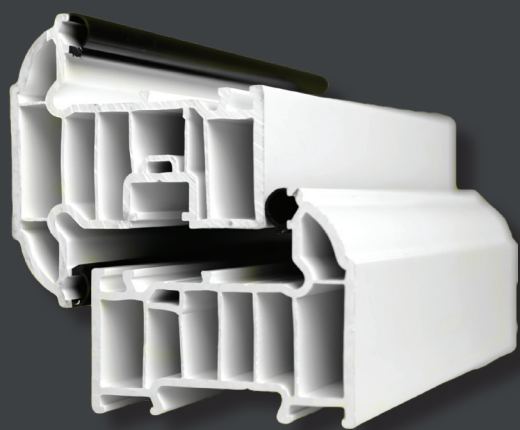

EnergyPlus

Setting new standards

The Vevo EnergyPlus range offers even greater energy efficiency for your home.

The uniquely designed six-chamber energy plus system is so efficient, it can achieve an A++ rating using a triple glazed unit.

The cross section above shows how the multi-chambered profile prevents the transfer of heat from the inside to the outside.