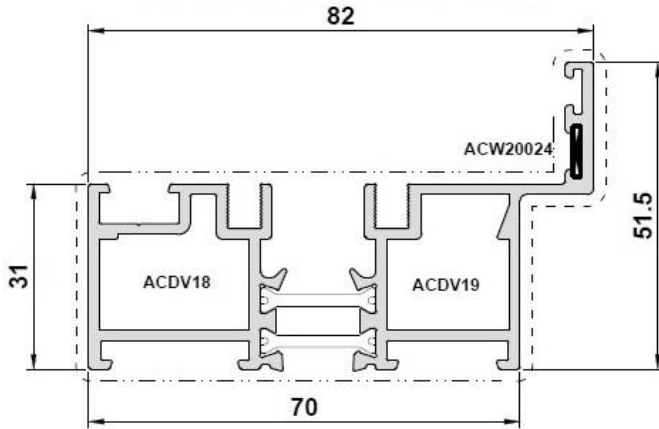

Brushed Silver

Colour Matched

TRICKLE VENTS (in 42mm head packer) Yes

Clearly mark on the grid shown the configuration required. The elevation of the door is as viewed from the outside. Mark along the arrows the direction that each panel has to travel.

If you have 2 swing panels, indicate on this drawing which panel you would like to open first (with "FIRST")

DV14
Standard Frame - Standard Threshold

DV171* / DV271*
Low Threshold
Open In / Open Out

End Cap = ACDV171
*DV171/*DV271 is non-rebated. Please use rebated threshold where enhanced weather performance is required.