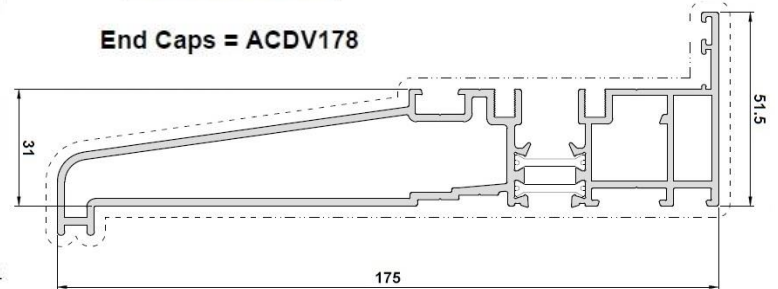

Brushed Silver

Colour Matched

TRICKLE VENTS (in 42mm head packer) Yes

Clearly mark on the grid shown the configuration required. The elevation of the door is as viewed from the outside. Mark along the arrows the direction that each panel has to travel.

If you have 2 swing panels, indicate on this drawing which panel you would like to open first (with "FIRST")

DV14
Standard Frame - Standard Threshold

DV171* / DV271*
Low Threshold
Open In / Open Out

End Cap = ACDV171
*DV171/*DV271 is non-rebated. Please use rebated threshold where enhanced weather performance is required.

DV176

Cill Threshold

DV17
Standard Frame to be used with DV176 cill threshold

Use With DV17 ONLY

OPEN OUT ONLY

End Caps = ACDV178

ETC157
150mm Concealed Drainage Cill

ETC158
190mm Concealed Drainage Cill