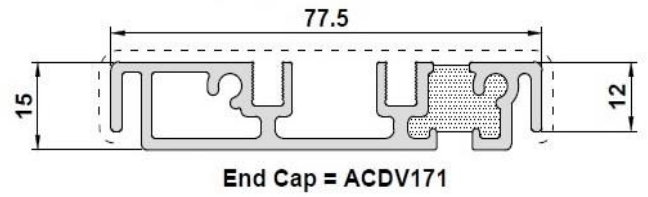

Brushed Silver

Colour Matched

TRICKLE VENTS (in 42mm head packer) Yes

Clearly mark on the grid shown the configuration required. The elevation of the door is as viewed from the outside. Mark along the arrows the direction that each panel has to travel.

If you have 2 swing panels, indicate on this drawing which panel you would like to open first (with "FIRST")

DV14
Standard Frame - Standard Threshold

DV171* / DV271*
Low Threshold
Open In / Open Out

End Cap = ACDV171
*DV171/*DV271 is non-rebated. Please use rebated threshold where enhanced weather performance is required.