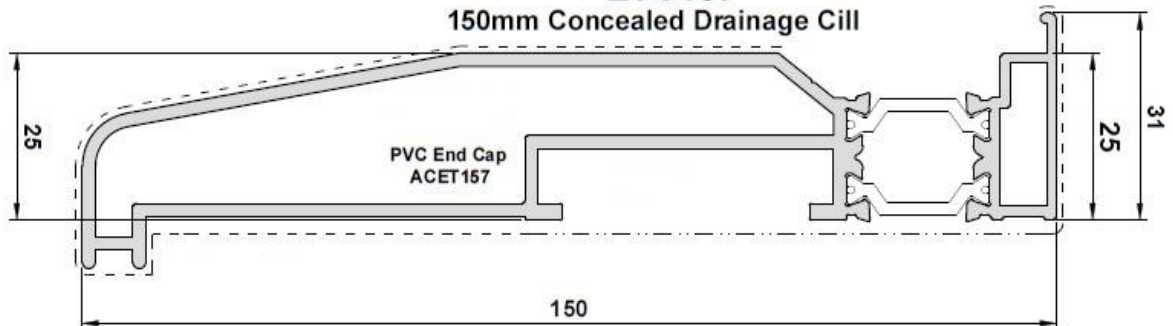

Brushed Silver

Colour Matched

TRICKLE VENTS (in 42mm head packer) Yes

Clearly mark on the grid shown the configuration required. The elevation of the door is as viewed from the outside. Mark along the arrows the direction that each panel has to travel.

If you have 2 swing panels, indicate on this drawing which panel you would like to open first (with "FIRST")

DV14
Standard Frame - Standard Threshold

DV171* / DV271*
Low Threshold
Open In / Open Out

End Cap = ACDV171
*DV171/*DV271 is non-rebated. Please use rebated threshold where enhanced weather performance is required.

DV176

Cill Threshold

DV17
Standard Frame to be used with DV176 cill threshold

Use With DV17 ONLY

OPEN OUT ONLY

End Caps = ACDV178

ETC157
150mm Concealed Drainage Cill

ETC158
190mm Concealed Drainage Cill