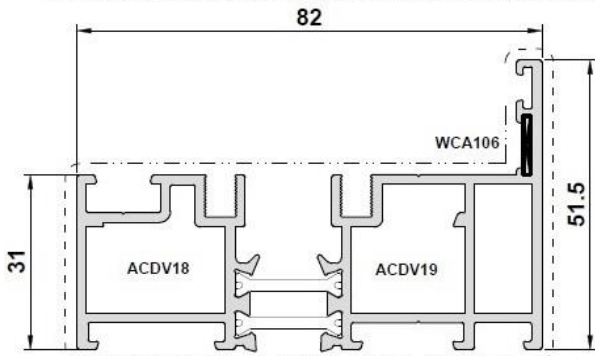

Included in height

MAGNETIC PANEL CATCH - Chrome Colour Matched

Date required:

Your ref/order No.:

OPENING CONFIGURATION

Inward Outward

DELIVERY OPTION

Fully assembled

Brushed Silver

Colour Matched

TRICKLE VENTS (in 42mm head packer) Yes

Clearly mark on the grid shown the configuration required. The elevation of the door is as viewed from the outside. Mark along the arrows the direction that each panel has to travel.

If you have 2 swing panels, indicate on this drawing which panel you would like to open first (with "FIRST")

DV14
Standard Frame - Standard Threshold

DV171* / DV271*
Low Threshold
Open In / Open Out

End Cap = ACDV171
*DV171/*DV271 is non-rebated. Please use rebated threshold where enhanced weather performance is required.

DV176

Cill Threshold

DV17
Standard Frame to be used with DV176 cill threshold

Use With DV17 ONLY

OPEN OUT ONLY

End Caps = ACDV178

ETC157
150mm Concealed Drainage Cill

ETC158
190mm Concealed Drainage Cill