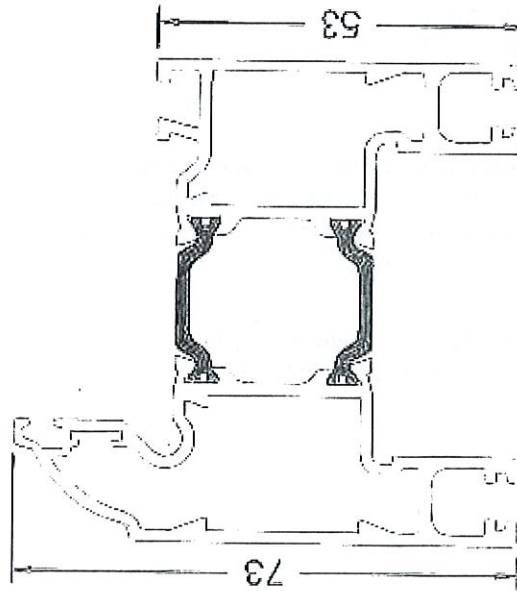

Maximum door width 6500mm

**ALUMINA BI-FOLD FRAME / THRESHOLD**

**ABF091**  
Outer Frame

**ABF092**  
Sash

**MBF291T**  
Thermally Broken  
Low Threshold

**LAN278**  
Low Threshold Half Tray  
Scale 1:4

**LAN275T**  
Thermally Broken Low Threshold Tray  
Scale 1:4