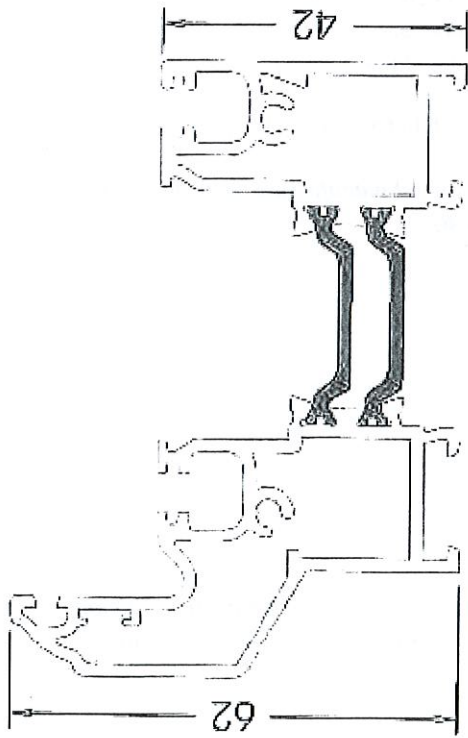

## TRICKLE VENTS (in 50mm head packer)

Yes  *Please draw position below*

Quantity 1  2  3

**DOOR RESTRICTOR REQUIRED** Yes

*Please note we do not manufacture even amount of doors all sliding one way.*

Maximum sash size 1200mm x 2500mm

Maximum door width 6500mm

**ALUMINA BI-FOLD FRAME / THRESHOLD**

**ABF091**  
Outer Frame

**ABF092**  
Sash

**MBF291T**  
Thermally Broken  
Low Threshold

**LAN278**  
Low Threshold Half Tray  
Scale 1:4

**LAN275T**  
Thermally Broken Low Threshold Tray  
Scale 1:4