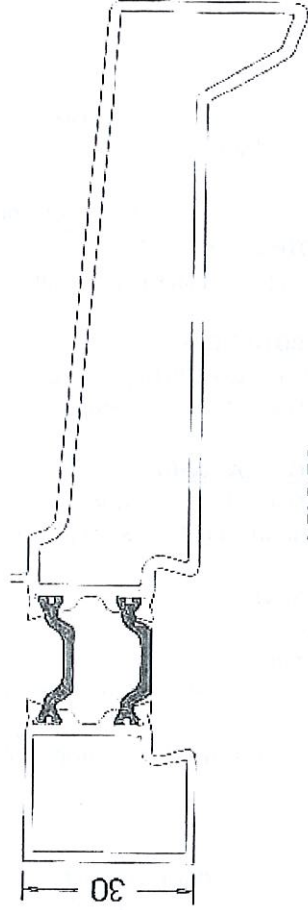

## FRAME SIZES

Width (mm)

Height (mm)

Note: You must allow 10mm tolerance between frame and opening size

**CILL** Included in overall frame height (cill height is 30mm)

150mm

No Cill

## MAGNETIC PANEL CATCH

White  Black

Chrome  Gold

Clearly mark on the grid shown the configuration required.

The elevation of the door is as viewed from the outside.

Mark along the arrows the direction that each panel has to travel.

Maximum door width 6500mm

**ALUMINA BI-FOLD FRAME / THRESHOLD**

**ABF091**  
Outer Frame

**ABF092**  
Sash

**MBF291T**  
Thermally Broken  
Low Threshold

**LAN278**  
Low Threshold Half Tray  
Scale 1:4

**LAN275T**  
Thermally Broken Low Threshold Tray  
Scale 1:4