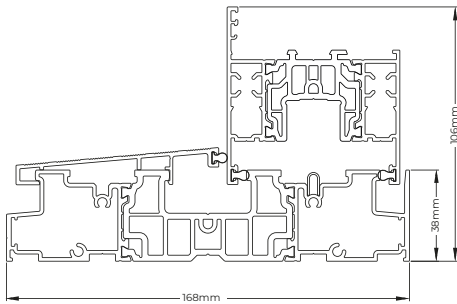

Contact number _____

Contact email _____

Address

Signature _____

1. Low Threshold with Ramp
(25mm high) tested to the requirements of Part M
*Only available in double track

2. Standard Outer Frame
(38mm high inside)

3. Standard Outer Frame
with Clip-on Cill Nose
(38mm high)

Threshold Options

1. Low Threshold with Ramp

Square cut frames for easy assembly on site if required

2. Standard Outer Frame

Concealed buffers help dampen sash operation

3. Standard Outer Frame with Clip-on Cill Nose

Flush jambs prevent snagging and keep visual lines clean

Prestige
LIFT & SLIDE PATIO DOOR

At a glance

- Double and Triple Track Options
- Max 6.5 x 2.5m
- Max 400kg Sash
- Slim 106mm Frame to Sash Sightline
- Standard 80mm Interlock Sightline
- Ultra Slim 52mm Interlock Option
Suitable for most twin track doors
- Up to 44mm Triple Glazing
36mm on stepped sashes