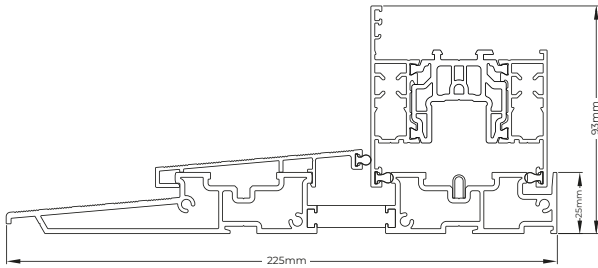

Contact number _____

Contact email _____

Address

Signature _____

1. Low Threshold with Ramp
(25mm high) tested to the requirements of Part M
*Only available in double track

2. Standard Outer Frame
(38mm high inside)

3. Standard Outer Frame
with Clip-on Cill Nose
(38mm high)

Threshold Options

1. Low Threshold with Ramp

Square cut frames for easy assembly on site if required

2. Standard Outer Frame

Concealed buffers help dampen sash operation

3. Standard Outer Frame with Clip-on Cill Nose

Flush jambs prevent snagging and keep visual lines clean

Prestige
LIFT & SLIDE PATIO DOOR

At a glance

- Double and Triple Track Options
- Max 6.5 x 2.5m
- Max 400kg Sash
- Slim 106mm Frame to Sash Sightline
- Standard 80mm Interlock Sightline
- Ultra Slim 52mm Interlock Option
Suitable for most twin track doors
- Up to 44mm Triple Glazing
36mm on stepped sashes