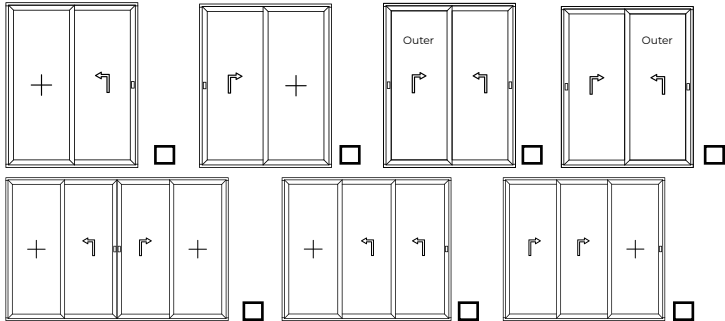

Prestige Lift & Slide Patio survey sheet

Garrard Windows Ltd, 1-3 Harvington Park, Pitstone, LU7 9GX | 01296 668899

Dimensions Max 6500 (w) x 2600mm (h)

Width (mm)	Height (mm) including cill if required
-------------------	---

Configuration (When viewed from outside)

Sliding Door

- Inner
 Out

Sash style

- Contemporary
 Stepped

Threshold	
Low Threshold with Ramp <small>*not available on triple track</small>	<input type="checkbox"/>
Standard Frame	<input type="checkbox"/>
Standard Frame with Nose	<input type="checkbox"/>