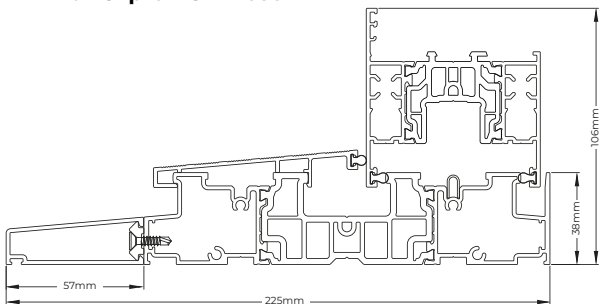

Contact number _____

Contact email _____

Address

Signature _____

1. Low Threshold with Ramp
(25mm high) tested to the requirements of Part M
*Only available in double track

2. Standard Outer Frame
(38mm high inside)

3. Standard Outer Frame
with Clip-on Cill Nose
(38mm high)

Threshold Options

1. Low Threshold with Ramp

Square cut frames for easy assembly on site if required

2. Standard Outer Frame

Concealed buffers help dampen sash operation

3. Standard Outer Frame with Clip-on Cill Nose

Flush jambs prevent snagging and keep visual lines clean

Prestige
LIFT & SLIDE PATIO DOOR

At a glance

- Double and Triple Track Options
- Max 6.5 x 2.5m
- Max 400kg Sash
- Slim 106mm Frame to Sash Sightline
- Standard 80mm Interlock Sightline
- Ultra Slim 52mm Interlock Option
Suitable for most twin track doors
- Up to 44mm Triple Glazing
36mm on stepped sashes