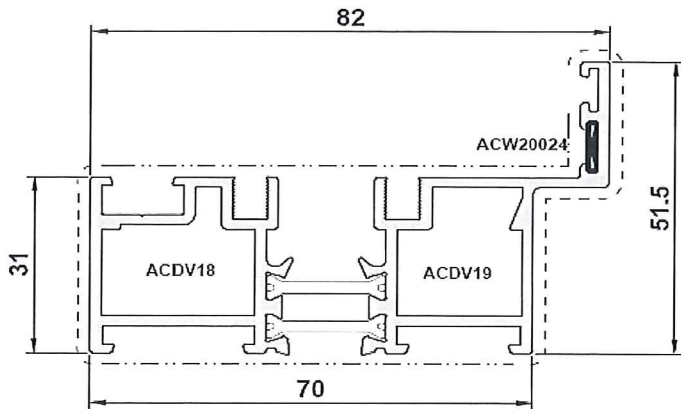

DELIVERY OPTION

Fully assembled []

Kit form []

Glazed (full spec inc spacer bar colour) []

Unglazed []

BOTTOM TRACK DETAIL (see overleaf for details)

Standard outer frame 51.5mm []

Low threshold 12mm (Satin anodised only & not weather rated) []

SHOOTBOLT HANDLE COLOUR - Standard [] Flush []

White [] Black [] Chrome []

7016 Grey [] Brushed Silver [] Colour Matched []

TRICKLE VENTS (in 42mm head packer) Yes []

Clearly mark on the grid shown the configuration required. The elevation of the door is as viewed from the outside. Mark along the arrows the direction that each panel has to travel.

If you have 2 swing panels, indicate on this drawing which panel you would like to open first (with "FIRST")

DV14

Standard Frame - Standard Threshold

DV171* / DV271*

Low Threshold
Open In / Open Out

End Cap = ACDV171