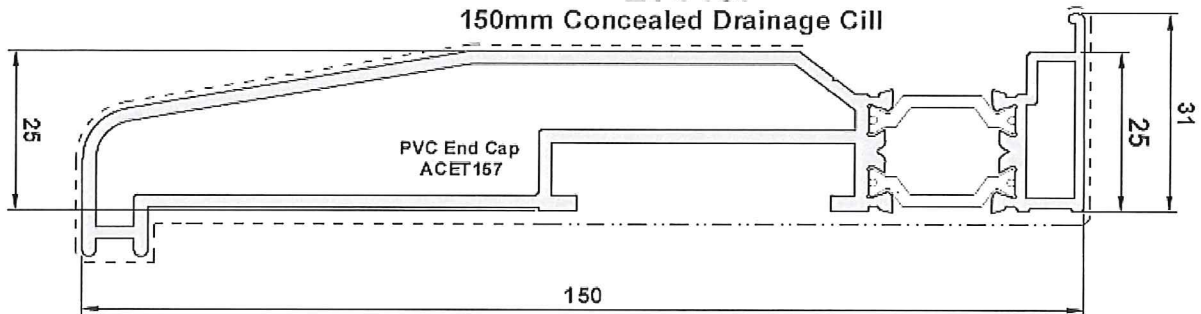

ETC157

150mm Concealed Drainage Cill