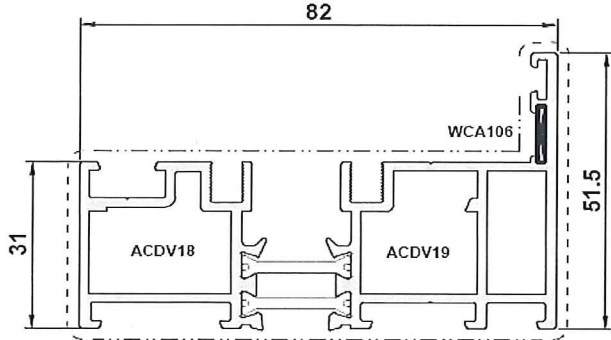

*DV171/*DV271 is non-rebated. Please use rebated threshold where enhanced weather performance is required.

DV176

Cill Threshold

Use With DV17 ONLY

OPEN OUT ONLY

End Caps = ACDV178

DV17
Standard Frame to be used with DV176 cill threshold

ETC157

150mm Concealed Drainage Cill

ETC158

190mm Concealed Drainage Cill