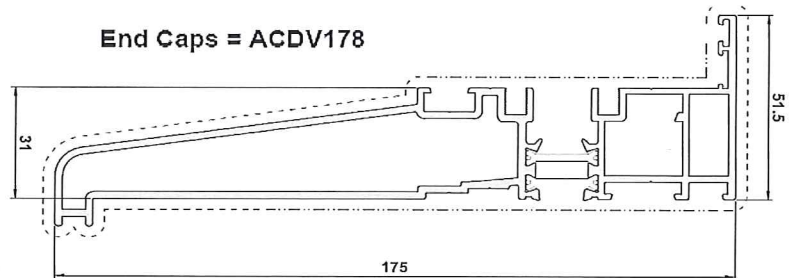

*DV171/*DV271 is non-rebated. Please use rebated threshold where enhanced weather performance is required.

DV176

Cill Threshold

Use With DV17 ONLY

OPEN OUT ONLY

End Caps = ACDV178

DV17
Standard Frame to be used with DV176 cill threshold