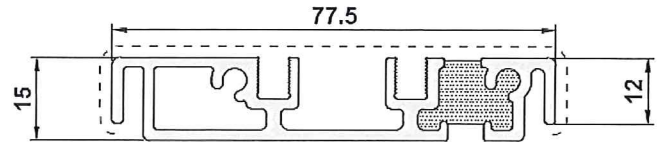

SHOOTBOLT HANDLE COLOUR - Standard [] Flush []

White [] Black [] Chrome []

7016 Grey [] Brushed Silver [] Colour Matched []

TRICKLE VENTS (in 42mm head packer) Yes []

Clearly mark on the grid shown the configuration required. The elevation of the door is as viewed from the outside. Mark along the arrows the direction that each panel has to travel.

If you have 2 swing panels, indicate on this drawing which panel you would like to open first (with "FIRST")

DV14

Standard Frame - Standard Threshold

DV171* / DV271*

Low Threshold
Open In / Open Out

End Cap = ACDV171