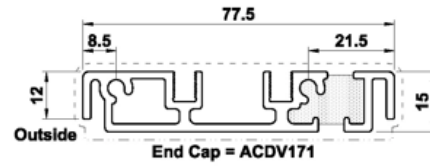

## DV14

Standard Frame - Standard Threshold

## DV171\*/DV271\*

Low Threshold  
Open In/Open Out

DV171/DV271 is non rebated. Please use rebated threshold where enhanced weather performance is required.

## DV17 Standard Frame

DV176 Cill Threshold  
Use with DV17 Only  
Open Out Only

Endcaps = ACDV178

ETC457  
150mm CILL

ETC458  
190mm CILL