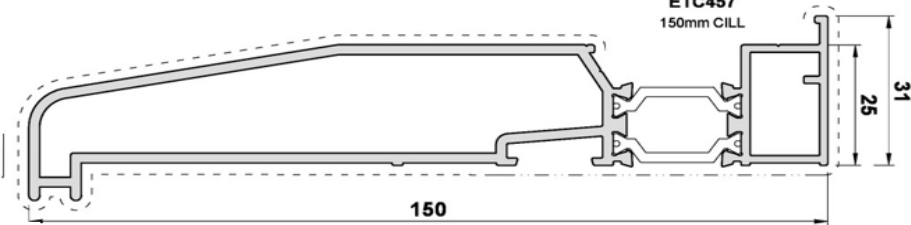

## DV17 Standard Frame

DV176 Cill Threshold  
Use with DV17 Only  
Open Out Only

Endcaps = ACDV178

ETC457  
150mm CILL

ETC458  
190mm CILL