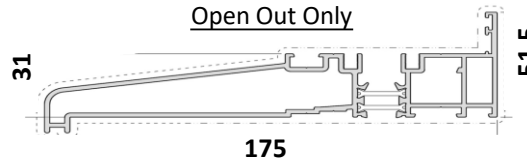

## DV171\*/DV271\*

Low Threshold  
Open In/Open Out

DV171/DV271 is non rebated. Please use rebated threshold where enhanced weather performance is required.

## DV17 Standard Frame

DV176 Cill Threshold  
Use with DV17 Only  
Open Out Only

Endcaps = ACDV178

ETC457  
150mm CILL

ETC458  
190mm CILL