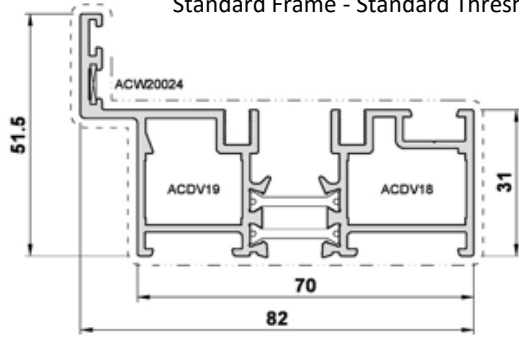

## DV14

Standard Frame - Standard Threshold

## DV171\*/DV271\*

Low Threshold  
Open In/Open Out

DV171/DV271 is non rebated. Please use rebated threshold where enhanced weather performance is required.

## DV17 Standard Frame

DV176 Cill Threshold  
Use with DV17 Only  
Open Out Only

Endcaps = ACDV178

ETC457  
150mm CILL

ETC458  
190mm CILL