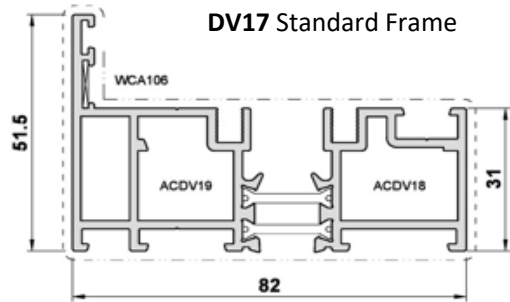

## DV14

Standard Frame - Standard Threshold

## DV171\*/DV271\*

Low Threshold  
Open In/Open Out

DV171/DV271 is non rebated. Please use rebated threshold where enhanced weather performance is required.

## DV17 Standard Frame

DV176 Cill Threshold  
Use with DV17 Only  
Open Out Only

Endcaps = ACDV178

ETC457  
150mm CILL

ETC458  
190mm CILL