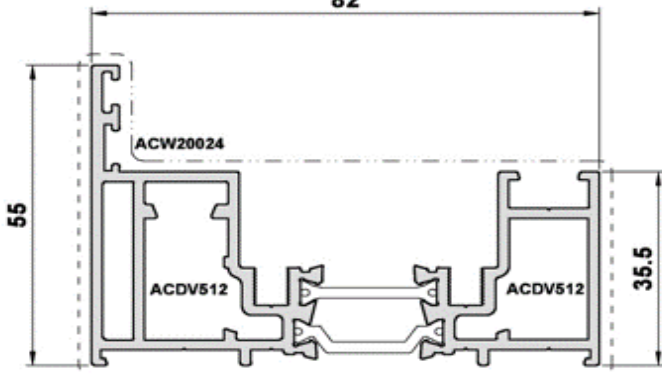

# VISOFOLD 6000

**DV614**  
Outer Frame

**DV622**  
Square Bi-Fold Sash

**DV617**  
Flat Outer Frame

**DV624**  
Heritage Bi-Fold Sash

**DV676 Cill Threshold**  
Use With DV617 Only  
OPEN OUT ONLY

**DV634**  
Heritage Bi-Fold Transom

**ETC457**

**ETC458**  
190mm Cill