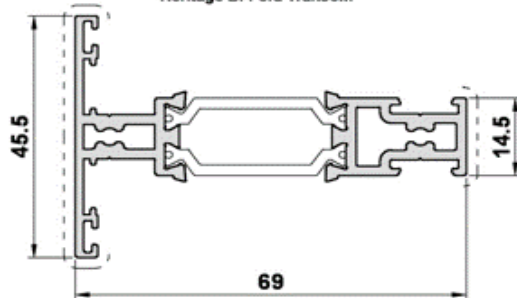

# VISOFOLD 6000

**DV614**  
Outer Frame

**DV622**  
Square Bi-Fold Sash

**DV617**  
Flat Outer Frame

**DV624**  
Heritage Bi-Fold Sash

**DV676 Cill Threshold**  
Use With DV617 Only  
OPEN OUT ONLY

**DV634**  
Heritage Bi-Fold Transom

**ETC457**

**ETC458**  
190mm Cill