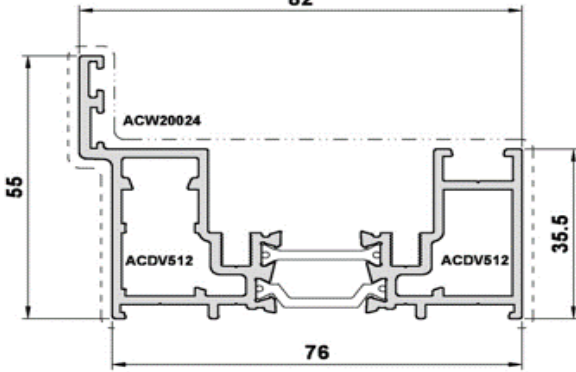

# VISOFOLD 6000

**DV614**  
Outer Frame

**DV622**  
Square Bi-Fold Sash

**DV617**  
Flat Outer Frame

**DV624**  
Heritage Bi-Fold Sash

**DV676 Cill Threshold**  
Use With DV617 Only  
OPEN OUT ONLY

**DV634**  
Heritage Bi-Fold Transom

**ETC457**

**ETC458**  
190mm Cill