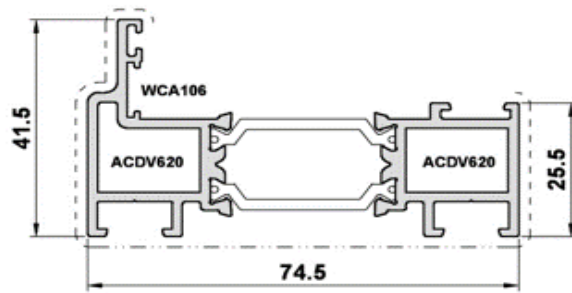

# VISOFOLD 6000

**DV614**  
Outer Frame

**DV622**  
Square Bi-Fold Sash

**DV617**  
Flat Outer Frame

**DV624**  
Heritage Bi-Fold Sash

**DV676 Cill Threshold**  
Use With DV617 Only  
OPEN OUT ONLY

**DV634**  
Heritage Bi-Fold Transom

**ETC457**

**ETC458**  
190mm Cill