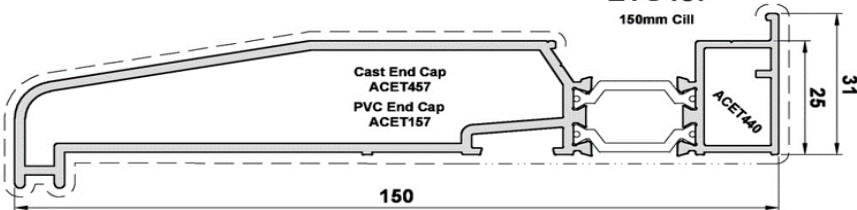

# VISOFOLD 6000

**DV614**  
Outer Frame

**DV622**  
Square Bi-Fold Sash

**DV617**  
Flat Outer Frame

**DV624**  
Heritage Bi-Fold Sash

**DV676 Cill Threshold**  
Use With DV617 Only  
OPEN OUT ONLY

**DV634**  
Heritage Bi-Fold Transom

**ETC457**

**ETC458**  
190mm Cill