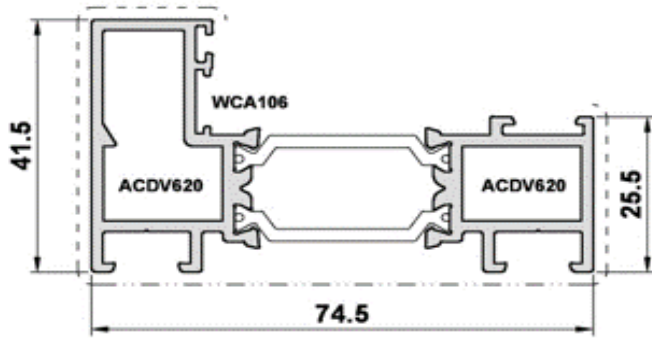

# VISOFOLD 6000

**DV614**  
Outer Frame

**DV622**  
Square Bi-Fold Sash

**DV617**  
Flat Outer Frame

**DV624**  
Heritage Bi-Fold Sash

**DV676 Cill Threshold**  
Use With DV617 Only  
OPEN OUT ONLY

**DV634**  
Heritage Bi-Fold Transom

**ETC457**

**ETC458**  
190mm Cill