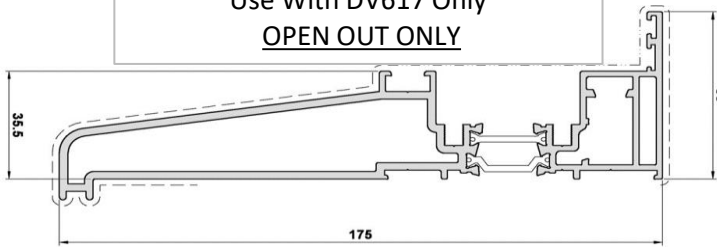

# VISOFOLD 6000

**DV614**  
Outer Frame

**DV622**  
Square Bi-Fold Sash

**DV617**  
Flat Outer Frame

**DV624**  
Heritage Bi-Fold Sash

**DV676 Cill Threshold**  
Use With DV617 Only  
OPEN OUT ONLY

**DV634**  
Heritage Bi-Fold Transom

**ETC457**

**ETC458**  
190mm Cill